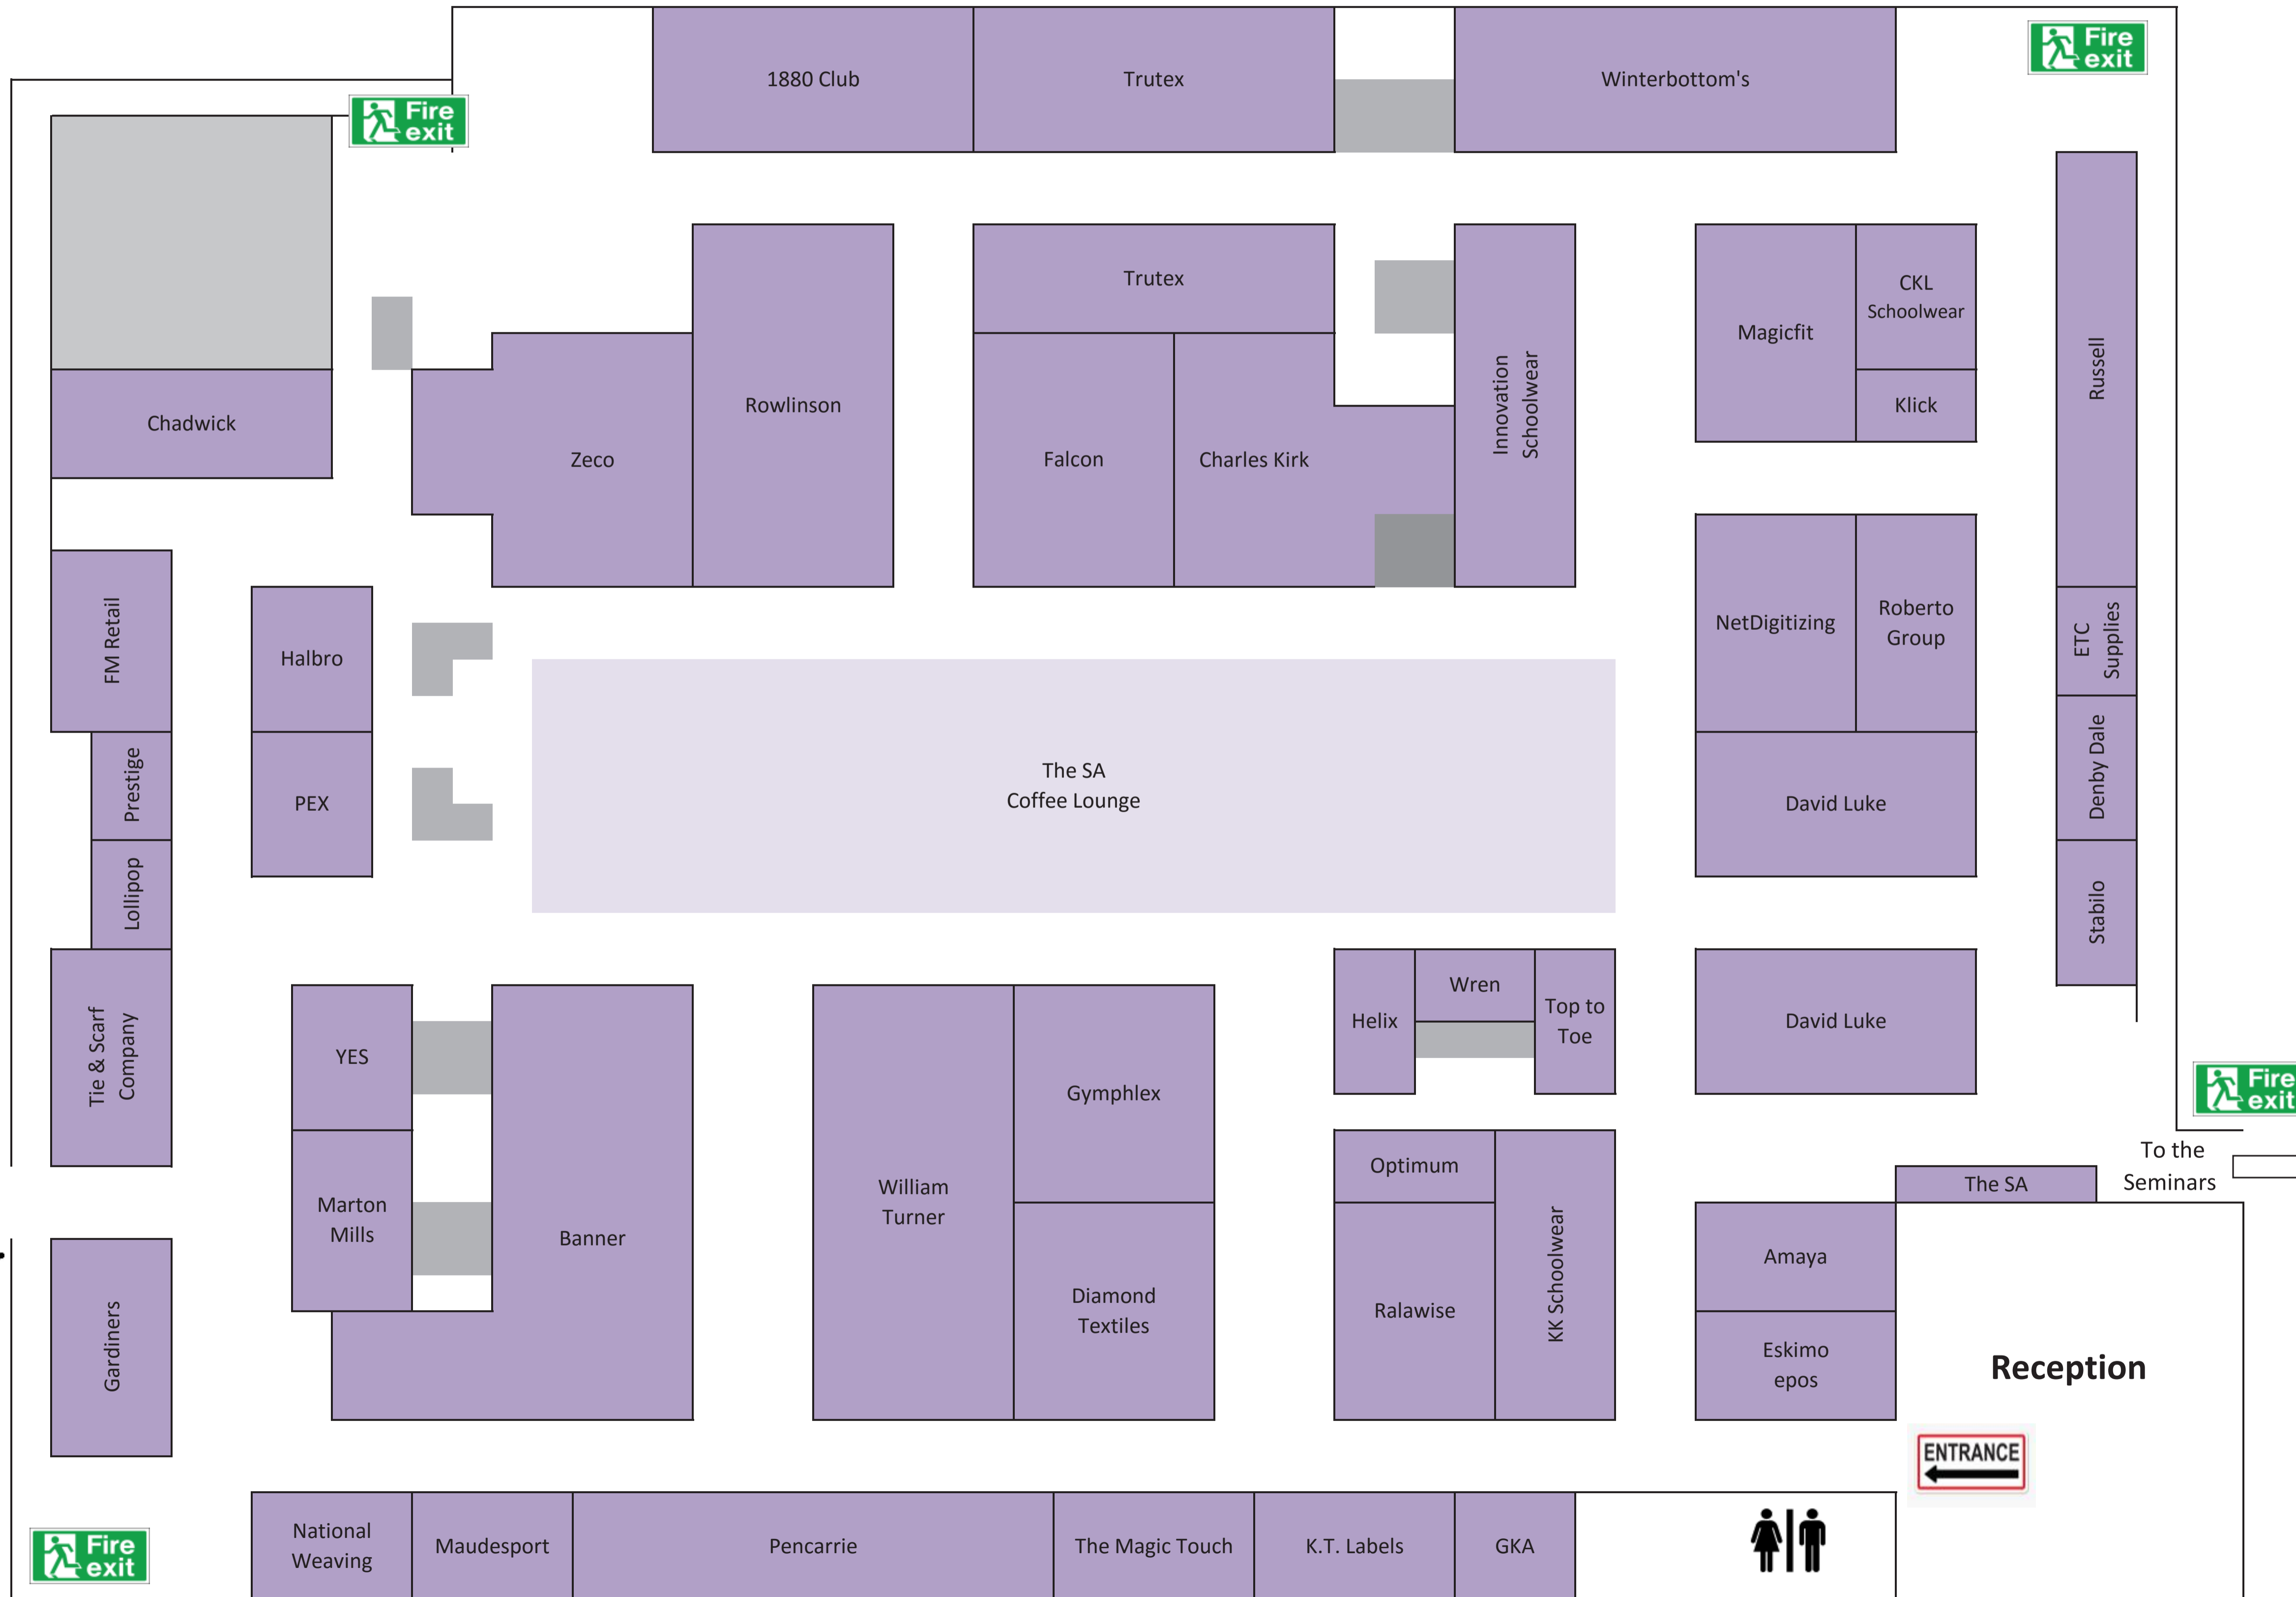

The Schoolwear Show

for Schoolwear Specialists

Exhibitors List

- 1880 Club
- Amaya
- Banner
- Chadwick Teamwear
- Charles Kirk
- CKL Schoolwear
- David Luke
- Denby Dale
- Diamond Textiles
- Eskimo EPOS
- ETC Supplies
- Falcon
- FM Retail
- Gardiners
- GKA
- Gymphlex
- Halbro
- Helix
- Innovation Schoolwear
- K.T. Labels
- Klick
- KK Schoolwear
- Lollipop
- Magicfit
- Marton Mills
- Maudesport
- National Weaving
- NetDigitizing
- Optimum
- Pencarrie
- PEX
- Prestige
- Ralawise
- Roberto Group
- Rowlinson
- Russell
- Stabilo
- The Magic Touch
- The Schoolwear Association
- Tie & Scarf Company
- Top To Toe
- Trutex
- William Turner
- Winterbottom's
- Wren
- YES
- ZECO